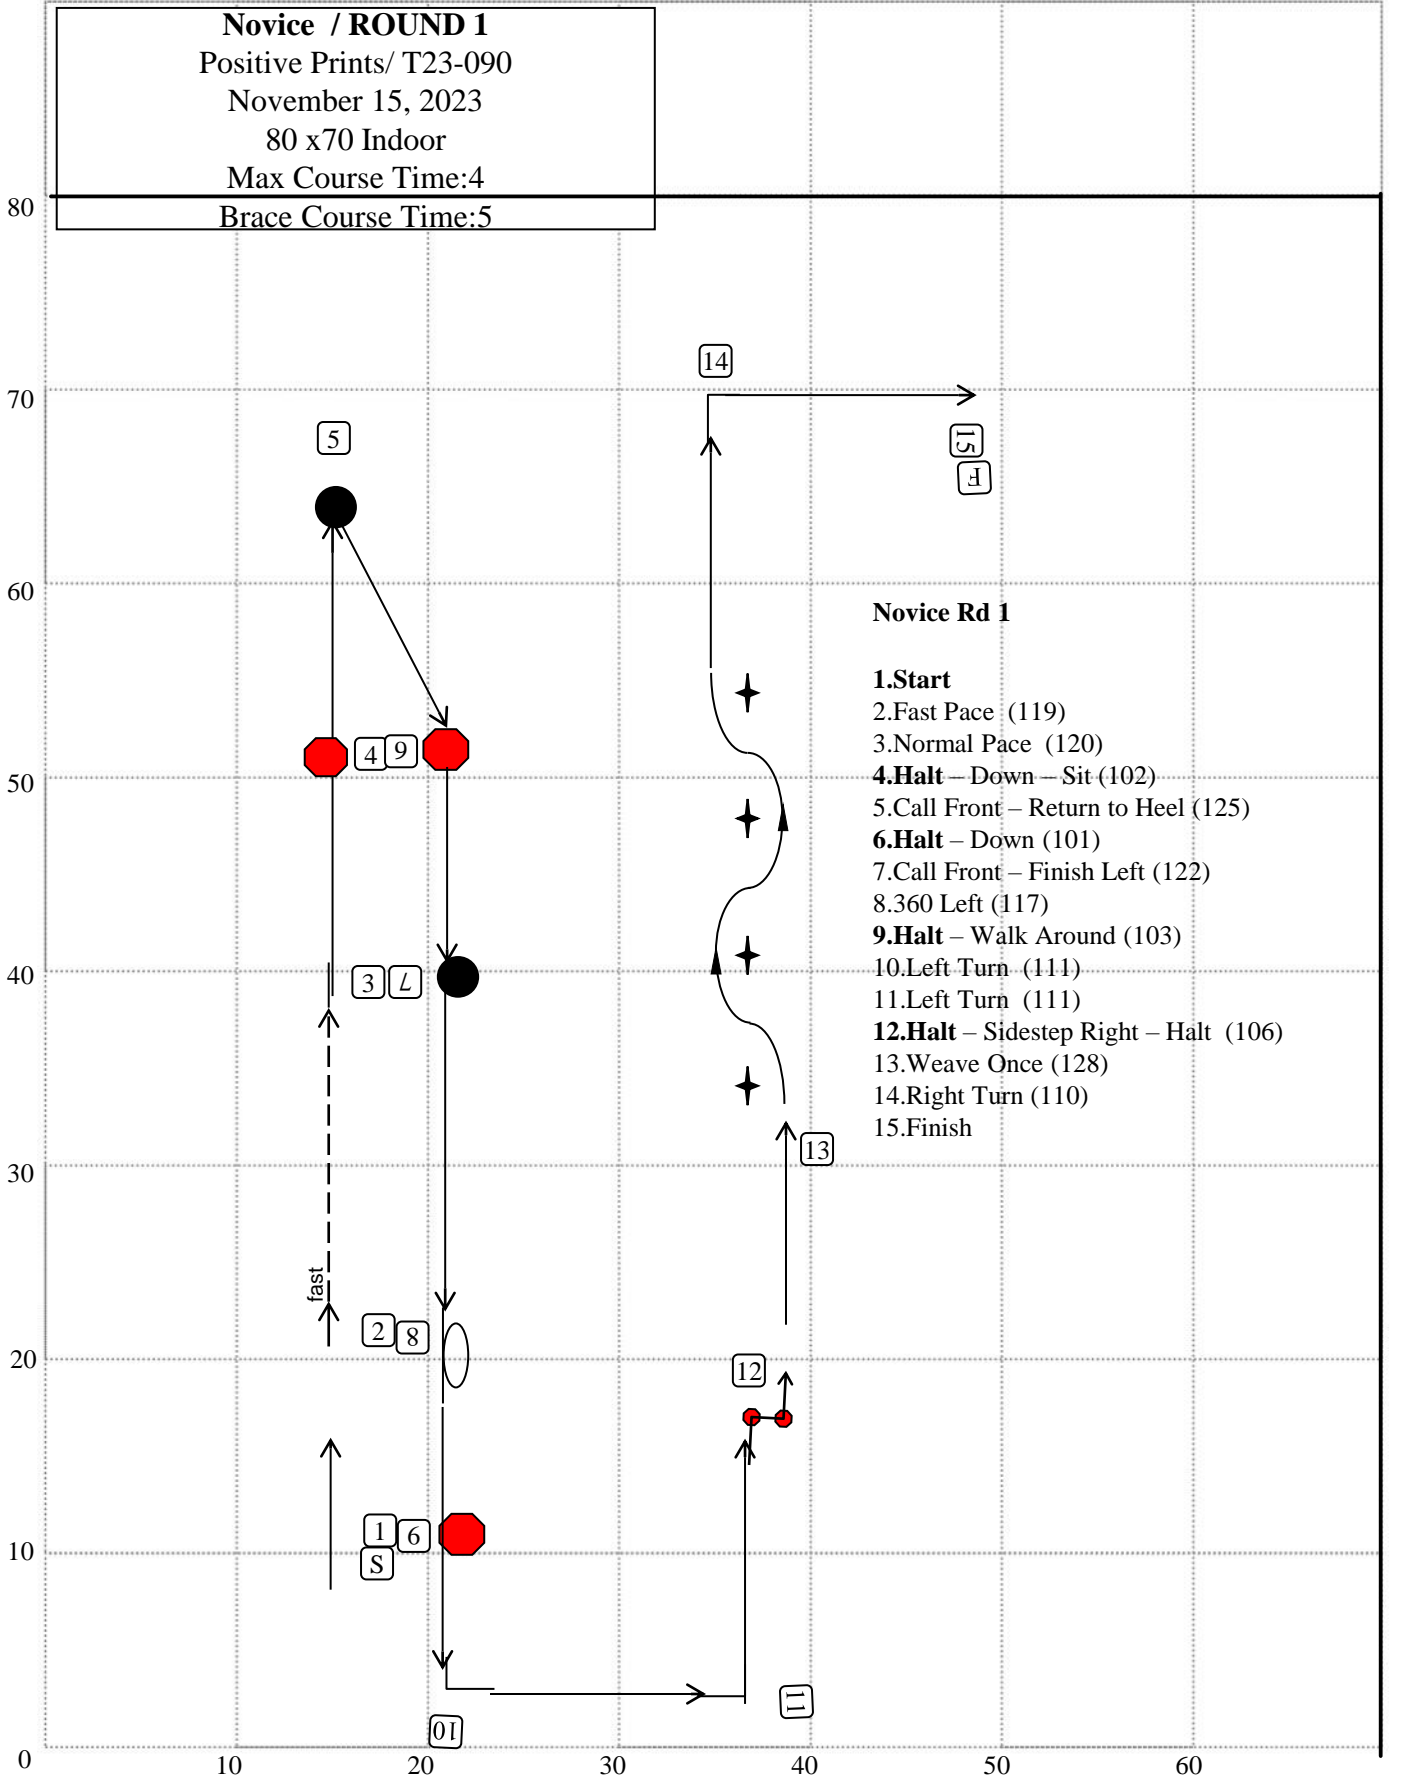

Designed By Judge Whitney Shaver

Novice / ROUND 2
 Positive Prints/ T23-090
 November 15, 2023
 80 x70 Indoor
 Max Course Time:4
 Brace Course Time:5

- Novice Rd 2**
- 1.Start
 - 2.Slow Pace (118)
 - 3.Normal Pace (120)
 - 4.Halt – Stand (100)
 - 5.180 Right (112)
 - 6.Halt – Down – Sit (102)
 - 7.Call Front – Forward Right (123)
 - 8.360 Right (116)
 - 9.Halt – Walk Around (103)
 - 10.Left Turn (111)
 - 11.Left Turn (111)
 - 12.Call Front – Finish Left (122)
 - 13.Weave Once (128)
 - 14.270 Left (115)
 - 15.Finish

Designed By Judge Whitney Shaver

Novice / ROUND 1
 Positive Prints/ T23-090
 November 15, 2023
 80 x70 Indoor
 Max Course Time:4
 Brace Course Time:5

- Novice Rd 1**
- 1.Start
 - 2.Fast Pace (119)
 - 3.Normal Pace (120)
 - 4.Halt – Down – Sit (102)
 - 5.Call Front – Return to Heel (125)
 - 6.Halt – Down (101)
 - 7.Call Front – Finish Left (122)
 - 8.360 Left (117)
 - 9.Halt – Walk Around (103)
 - 10.Left Turn (111)
 - 11.Left Turn (111)
 - 12.Halt – Sidestep Right – Halt (106)
 - 13.Weave Once (128)
 - 14.Right Turn (110)
 - 15.Finish