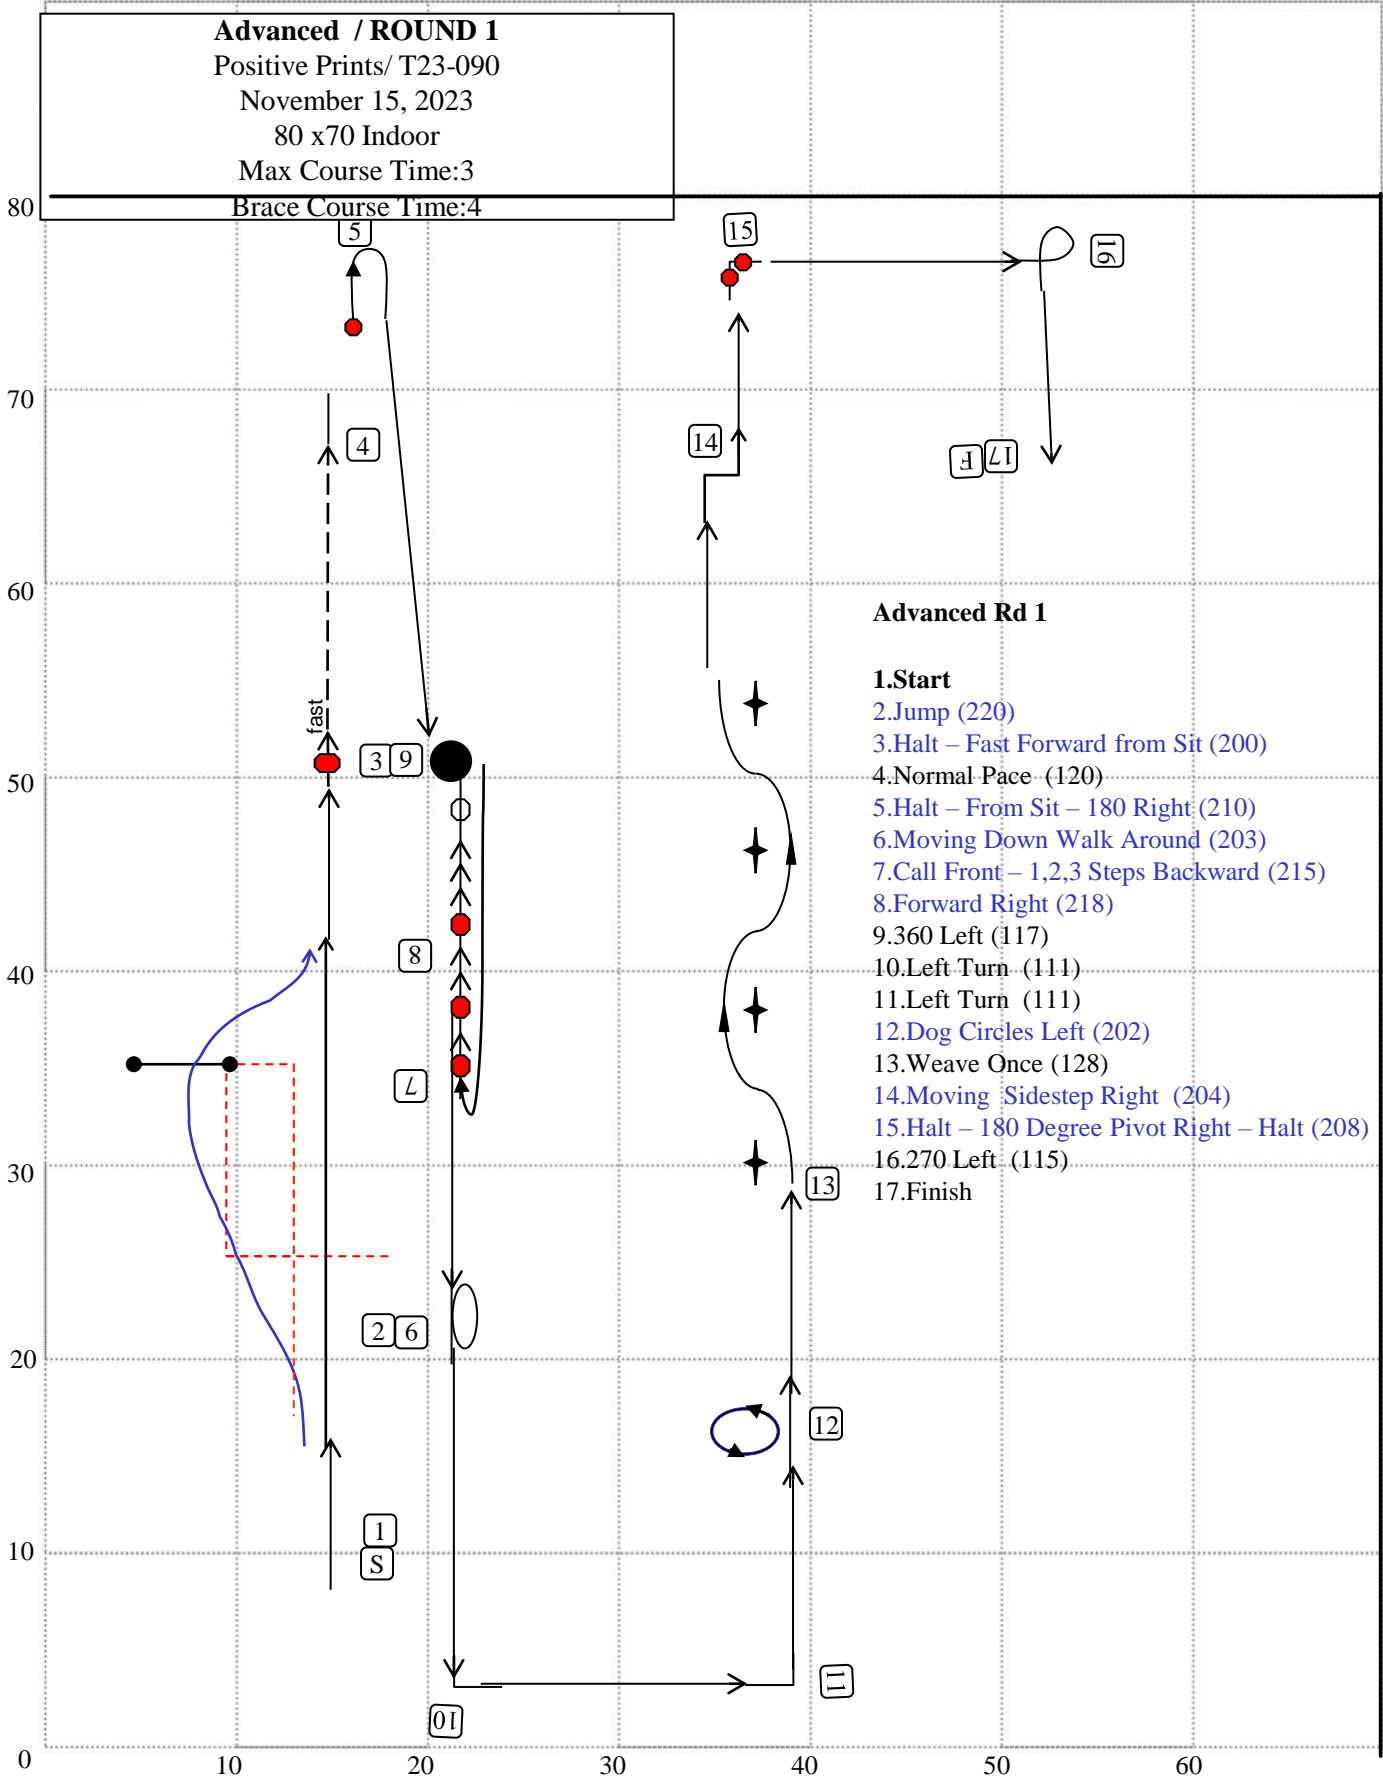

Designed By Judge Whitney Shaver

Advanced / ROUND 1

Positive Prints/ T23-090

November 15, 2023

80 x70 Indoor

Max Course Time:3

Brace Course Time:4

Advanced Rd 1