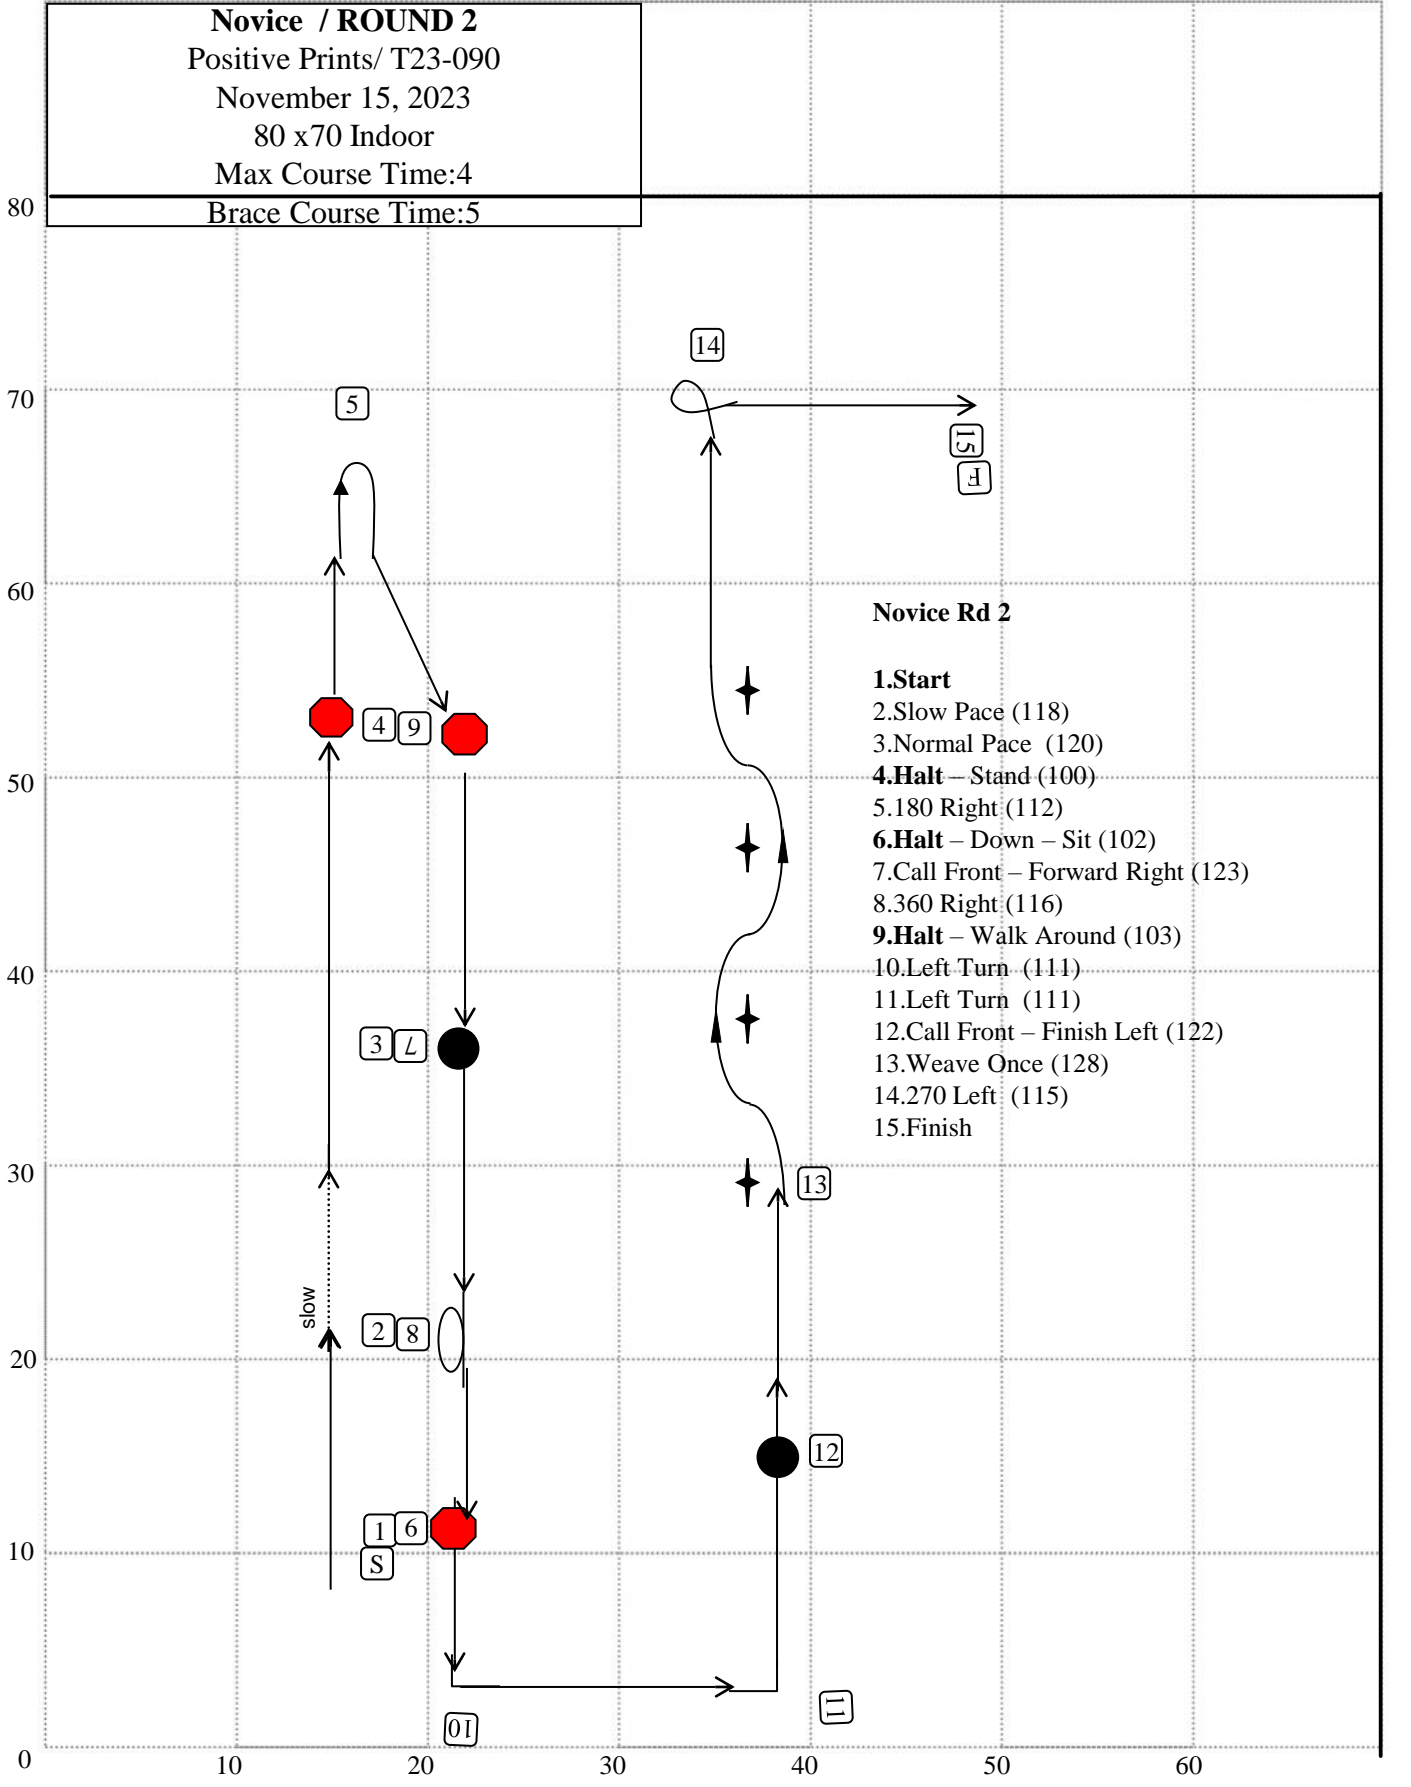

Novice / ROUND 2
Positive Prints/ T23-090
November 15, 2023
80 x70 Indoor
Max Course Time:4
Brace Course Time:5

1. **Novice Rd 2**
- 1.Start
  - 2.Slow Pace (118)
  - 3.Normal Pace (120)
  - 4.Halt – Stand (100)
  - 5.180 Right (112)
  - 6.Halt – Down – Sit (102)
  - 7.Call Front – Forward Right (123)
  - 8.360 Right (116)
  - 9.Halt – Walk Around (103)
  - 10.Left Turn (111)
  - 11.Left Turn (111)
  - 12.Call Front – Finish Left (122)
  - 13.Weave Once (128)
  - 14.270 Left (115)
  - 15.Finish

Designed By Judge Whitney Shaver