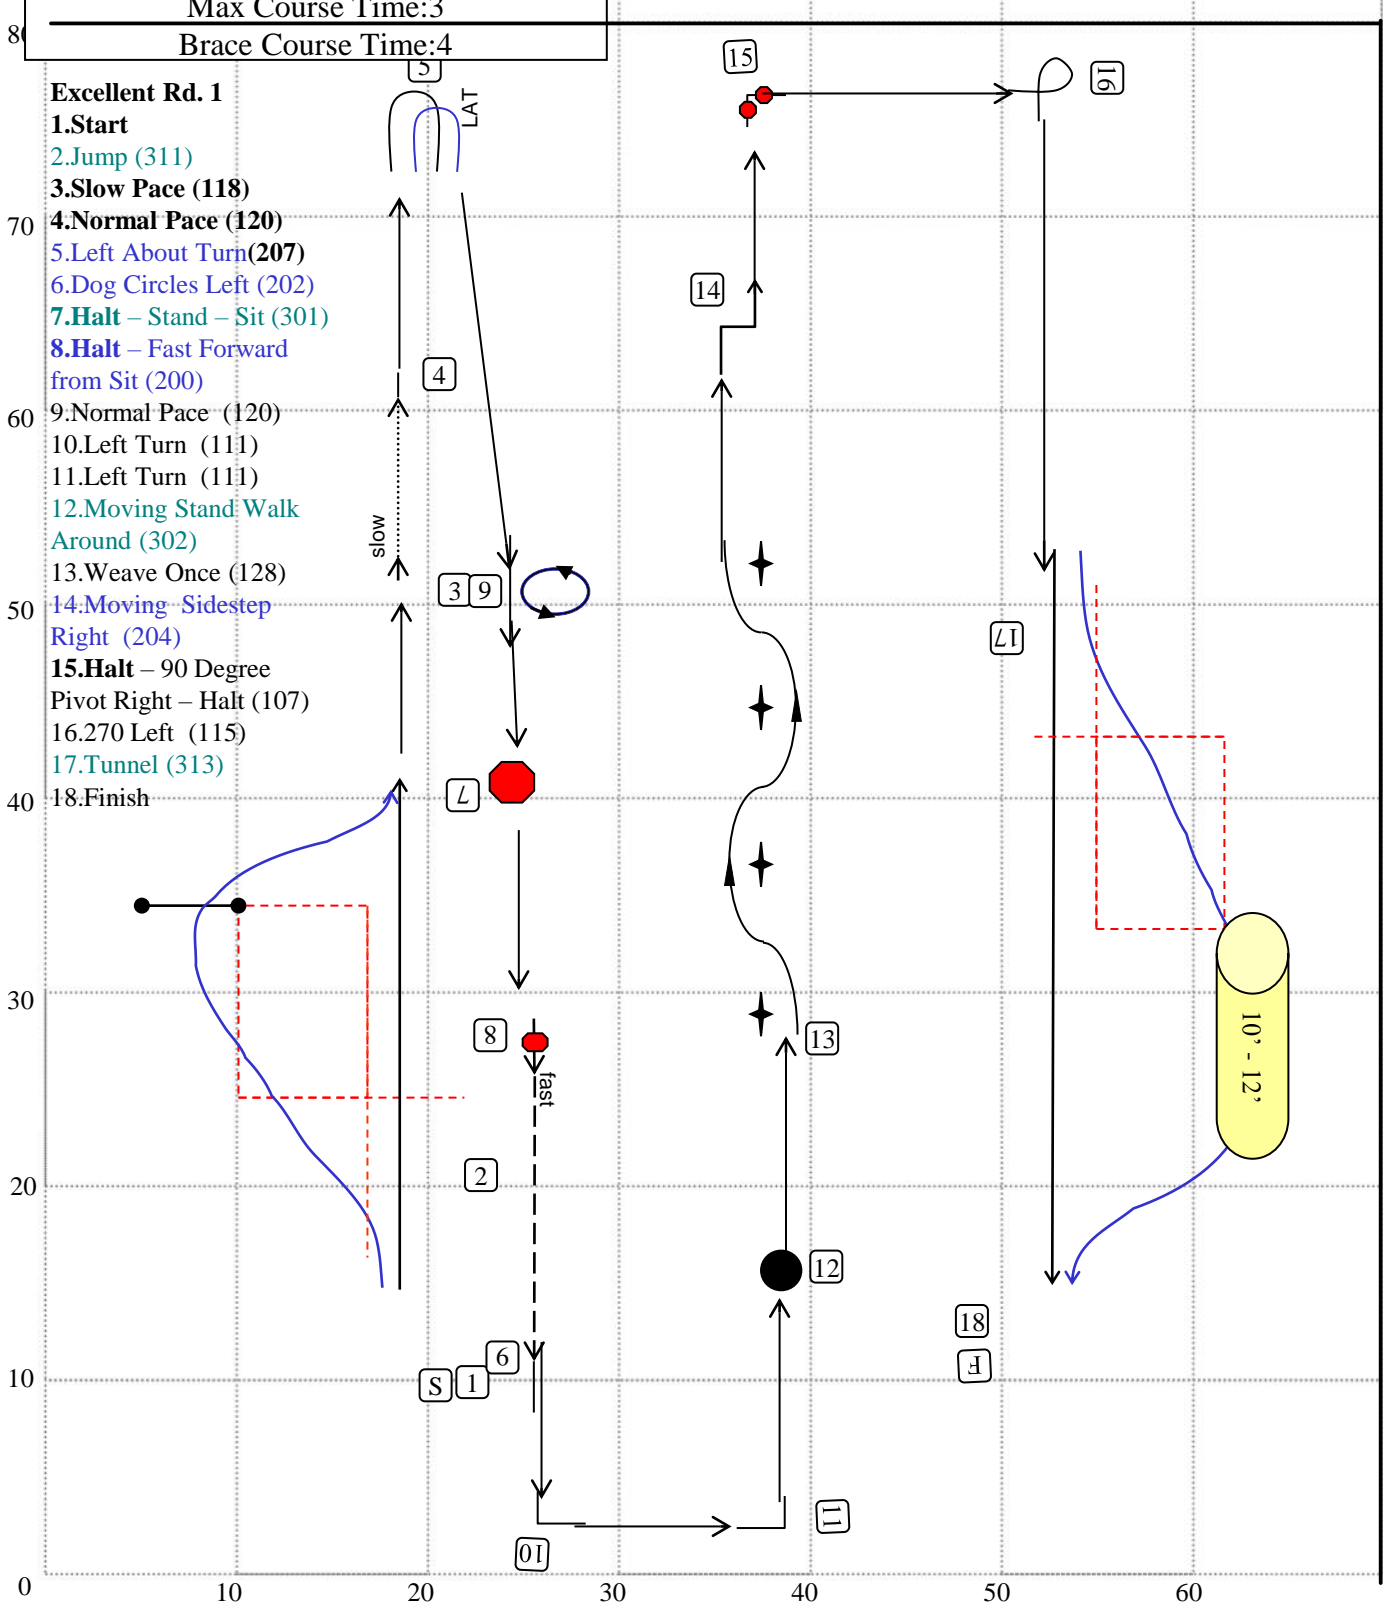

10.Left Turn (111)

11.Left Turn (111)

12.Moving Stand Walk
Around (302)

13.Weave Once (128)

14.Moving Sidestep
Right (204)

15.Halt – 90 Degree
Pivot Right – Halt (107)

16.270 Left (115)

17.Tunnel (313)

18.Finish

Designed By Judge Whitney Shaver

Excellent / ROUND 2

Positive Prints/ T23-090

November 15, 2023

80 /70 Indoor

Max Course Time:3

Brace Course Time:4