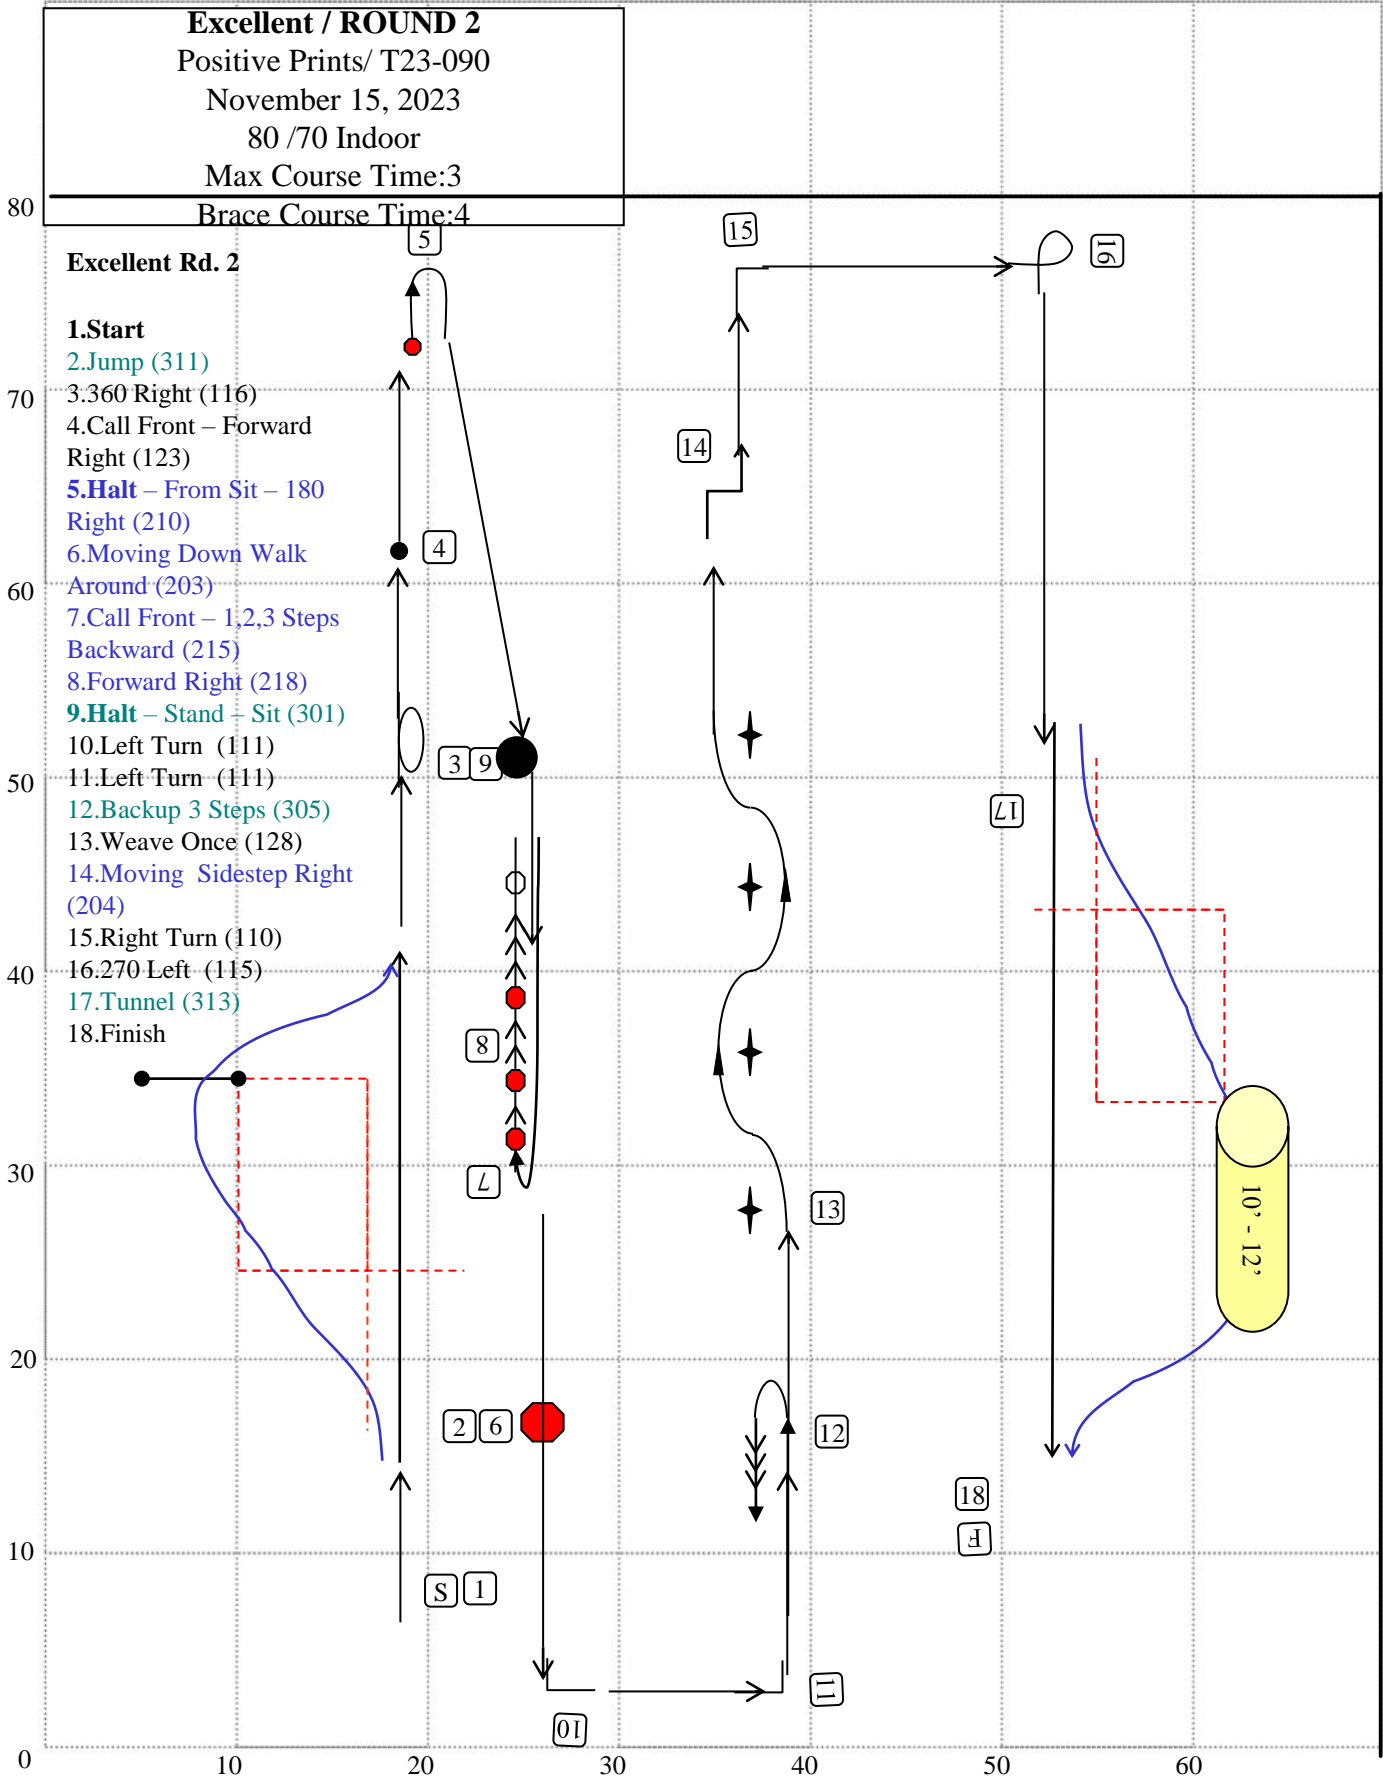

10.Left Turn (111)

11.Left Turn (111)

12.Moving Stand Walk
Around (302)

13.Weave Once (128)

14.Moving Sidestep
Right (204)

15.Halt – 90 Degree
Pivot Right – Halt (107)

16.270 Left (115)

17.Tunnel (313)

18.Finish

Designed By Judge Whitney Shaver

Excellent / ROUND 2

Positive Prints/ T23-090

November 15, 2023

80 /70 Indoor

Max Course Time:3

Brace Course Time:4

Excellent Rd. 2

- 1.Start
- 2.Jump (311)
- 3.360 Right (116)
- 4.Call Front – Forward Right (123)
- 5.Halt – From Sit – 180 Right (210)
- 6.Moving Down Walk Around (203)
- 7.Call Front – 1,2,3 Steps Backward (215)
- 8.Forward Right (218)
- 9.Halt – Stand – Sit (301)
- 10.Left Turn (111)
- 11.Left Turn (111)
- 12.Backup 3 Steps (305)
- 13.Weave Once (128)
- 14.Moving Sidestep Right (204)
- 15.Right Turn (110)
- 16.270 Left (115)
- 17.Tunnel (313)
- 18.Finish

Designed By Judge Whitney Shaver

Advanced / ROUND 1

Positive Prints/ T23-090

November 15, 2023

80 x70 Indoor

Max Course Time:3

Brace Course Time:4

Advanced Rd 1